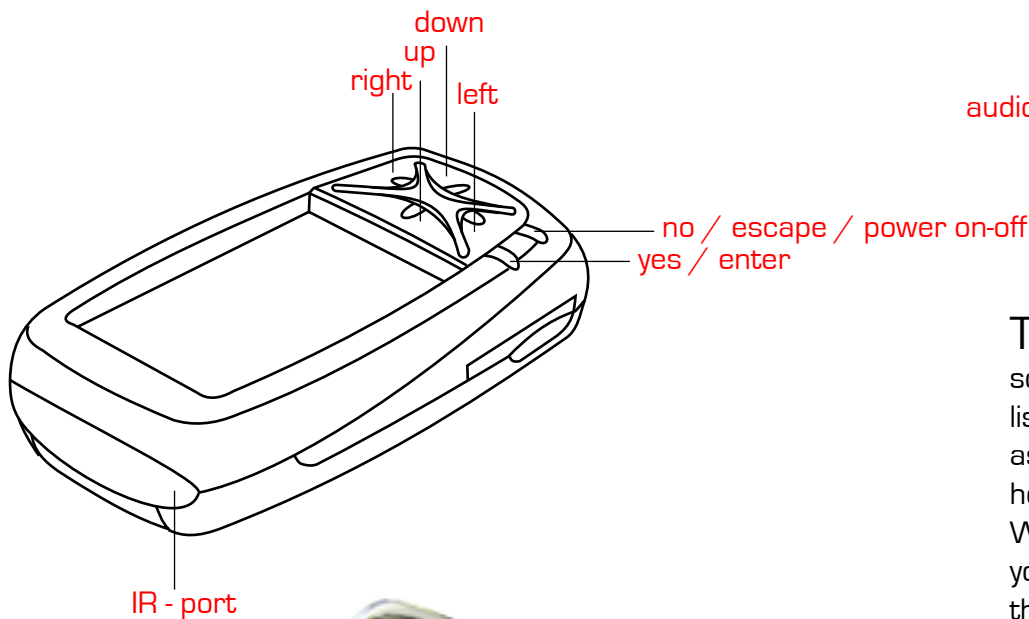

neonode

EXISTENCE

NEONODE N1 is a mobile device with many features. The N1 is not only an extremely competent and small telephone. You can also use Neonode N1 as a camera, an MP3 player, a file storage or a game machine. You can use N1 to watch movies or send and receive e-mails or to get connected with your friends on a chat board.

But it is not only about what the Neonode N1 gives you today. N1 is like a small computer and as any computer updateable with new software. To utilize all this, the N1 is equipped with a replaceable mass storage upgradeable to over half a gigabyte.

THE HIFI stereo sound can be used when listening to MP3 music as you move around or at home as a music jukebox. With a 512 Mb storage you can play no less than the equivalent of 20 CDs. USB enables N1 to connect with standard USB gadgets. To speed your text editing, connect a USB keyboard and mouse directly to the Neonode. To download MP3s, upload pictures or charge the N1 just connect it to a PC. Say hi! Take a picture, speak to the microphone and send it. Use MMS to send it to another mobile or Mail to send it to a PC.

N1FACTSHEETV1.0

neonode

EXISTENCE

UNIT	N1	Compare with competitors
SIZE	88mm x 52mm x 21mm	
WEIGHT	96 g	
DISPLAY	2.2" TFT with touch 176 (V) x 220 (H) pixels 65535 colors, Normal mode 262140 colors, Picture view mode 176 (H) x 220 (V) pixels	
BUTTONS	4 navigation keys Answer (ENTER) Deny (CANCEL) / Power Button	
DIGITAL CAMERA	640 x 480 resolution 16M colors Modes: VGA (640x480) QVGA (320x240) QCIF (160x120) 160x120 at 15 fps	
BATTERY	1100mAh, 3.7V Charge-time 2.5 hrs Standby time up to 250 hours Talk time up to 3 hours Play time, light on 10 hours	
WIRELESS CONNECTIVITY	Infrared 4Mbit IRDA Wireless phone-to-phone or phone-to-PC connectivity Remote controll IR	
OPERATING SYSTEM	Windows CE.NET, Neoshell	
CPU	96MHz ARM	
MEMORY	16 MB RAM SD-memorycard (16MB-1GB) 64 MB SD-Card inkluded	
USB	12 Mbit Host, 100mA/5V output (accessories) 12 Mbit Function (connection to PC)	