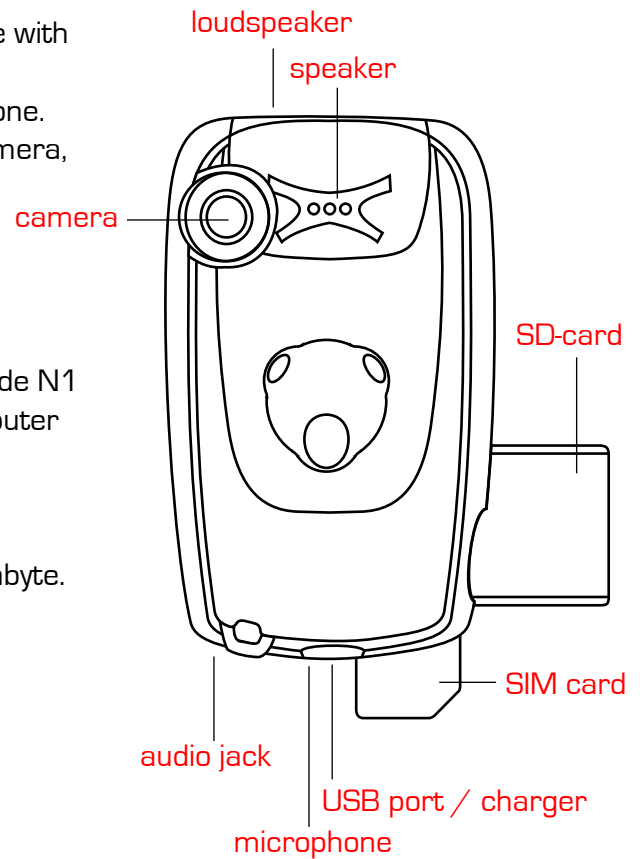

neonode

EXISTENCE

NEONODE N1 is a mobile device with many features. The N1 is not only an extremely competent and small telephone. You can also use Neonode N1 as a camera, an MP3 player, a file storage or a game machine. You can use N1 to watch movies or send and receive e-mails or to get connected with your friends on a chat board.

But it is not only about what the Neonode N1 gives you today. N1 is like a small computer and as any computer updateable with new software. To utilize all this, the N1 is equipped with a replaceable mass storage upgradeable to over half a gigabyte.

THE HIFI stereo sound can be used when listening to MP3 music as you move around or at home as a music jukebox. With a 512 Mb storage you can play no less than the equivalent of 20 CDs. USB enables N1 to connect with standard USB gadgets. To speed your text editing, connect a USB keyboard and mouse directly to the Neonode. To download MP3s, upload pictures or charge the N1 just connect it to a PC. Say hi! Take a picture, speak to the microphone and send it. Use MMS to send it to another mobile or Mail to send it to a PC.

N1FACTSHEETV1.0

neonode

EXISTENCE

UNIT	N1	Compare with competitors
SIZE	88mm x 52mm x 21mm	
WEIGHT	96 g	
DISPLAY	2.2" TFT with touch 176 (V) x 220 (H) pixels 65535 colors, Normal mode 262140 colors, Picture view mode 176 (H) x 220 (V) pixels	
BUTTONS	4 navigation keys Answer (ENTER) Deny (CANCEL) / Power Button	
DIGITAL CAMERA	640 x 480 resolution 16M colors Modes: VGA (640x480) QVGA (320x240) QCIF (160x120) 160x120 at 15 fps	
BATTERY	1100mAh, 3.7V Charge-time 2.5 hrs Standby time up to 250 hours Talk time up to 3 hours Play time, light on 10 hours	
WIRELESS CONNECTIVITY	Infrared 4Mbit IRDA Wireless phone-to-phone or phone-to-PC connectivity Remote controll IR	
OPERATING SYSTEM	Windows CE.NET, Neoshell	
CPU	96MHz ARM	
MEMORY	16 MB RAM SD-memorycard (16MB-1GB) 64 MB SD-Card inkluded	
USB	12 Mbit Host, 100mA/5V output (accessories) 12 Mbit Function (connection to PC)	